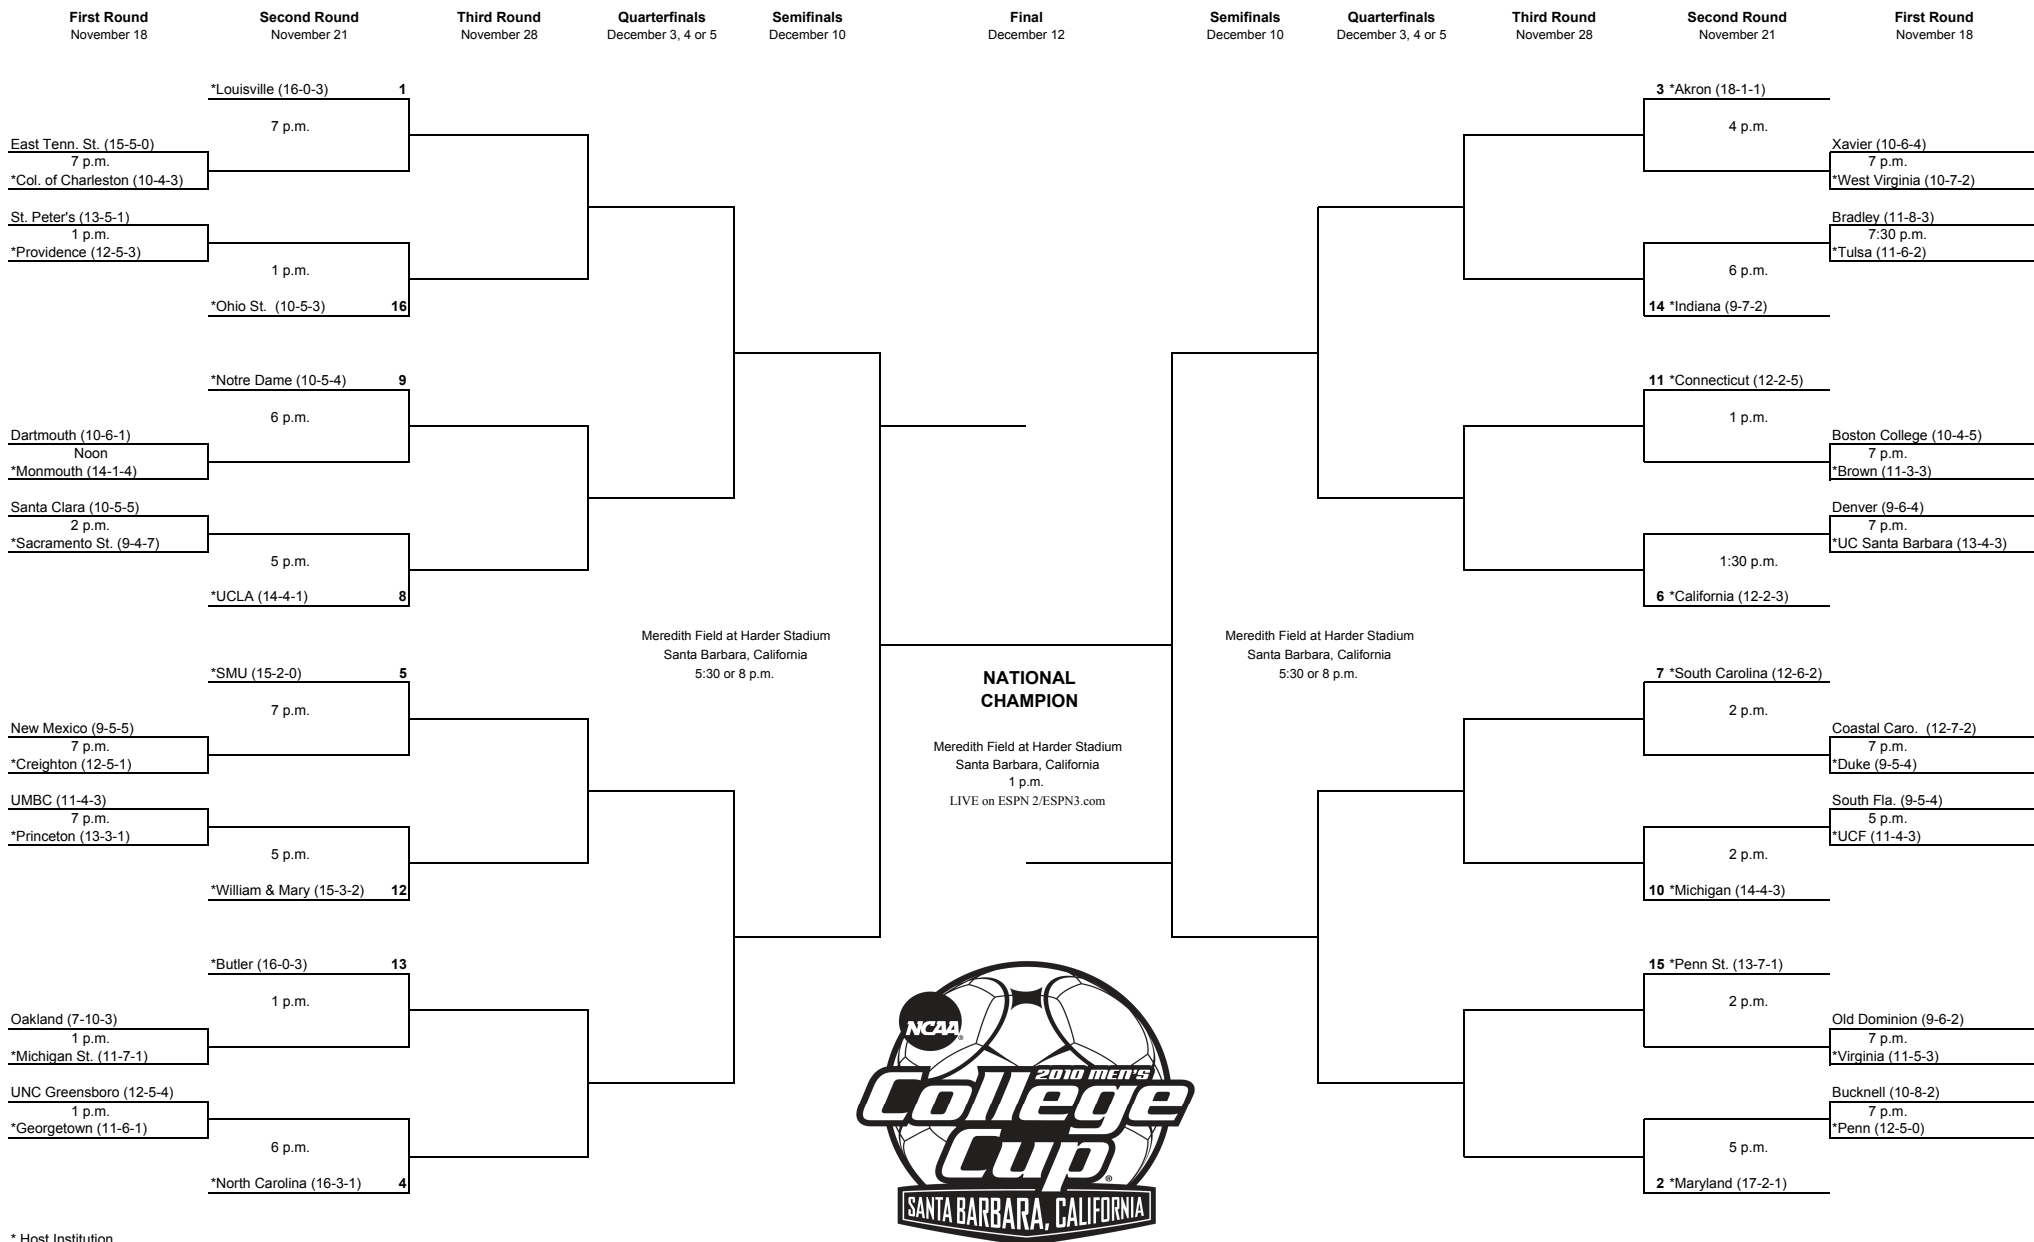

2010 NCAA Division I Men's SOCCER CHAMPIONSHIP

Meredith Field at Harder Stadium
Santa Barbara, California
5:30 or 8 p.m.

NATIONAL CHAMPION

Meredith Field at Harder Stadium
Santa Barbara, California
1 p.m.
LIVE on ESPN 2/ESPN3.com

Meredith Field at Harder Stadium
Santa Barbara, California
5:30 or 8 p.m.

* Host Institution
All times local
Semifinal #1 - LIVE on ESPNU
Semifinal #2 - LIVE on ESPN2/ESPNU/ESPN3.com